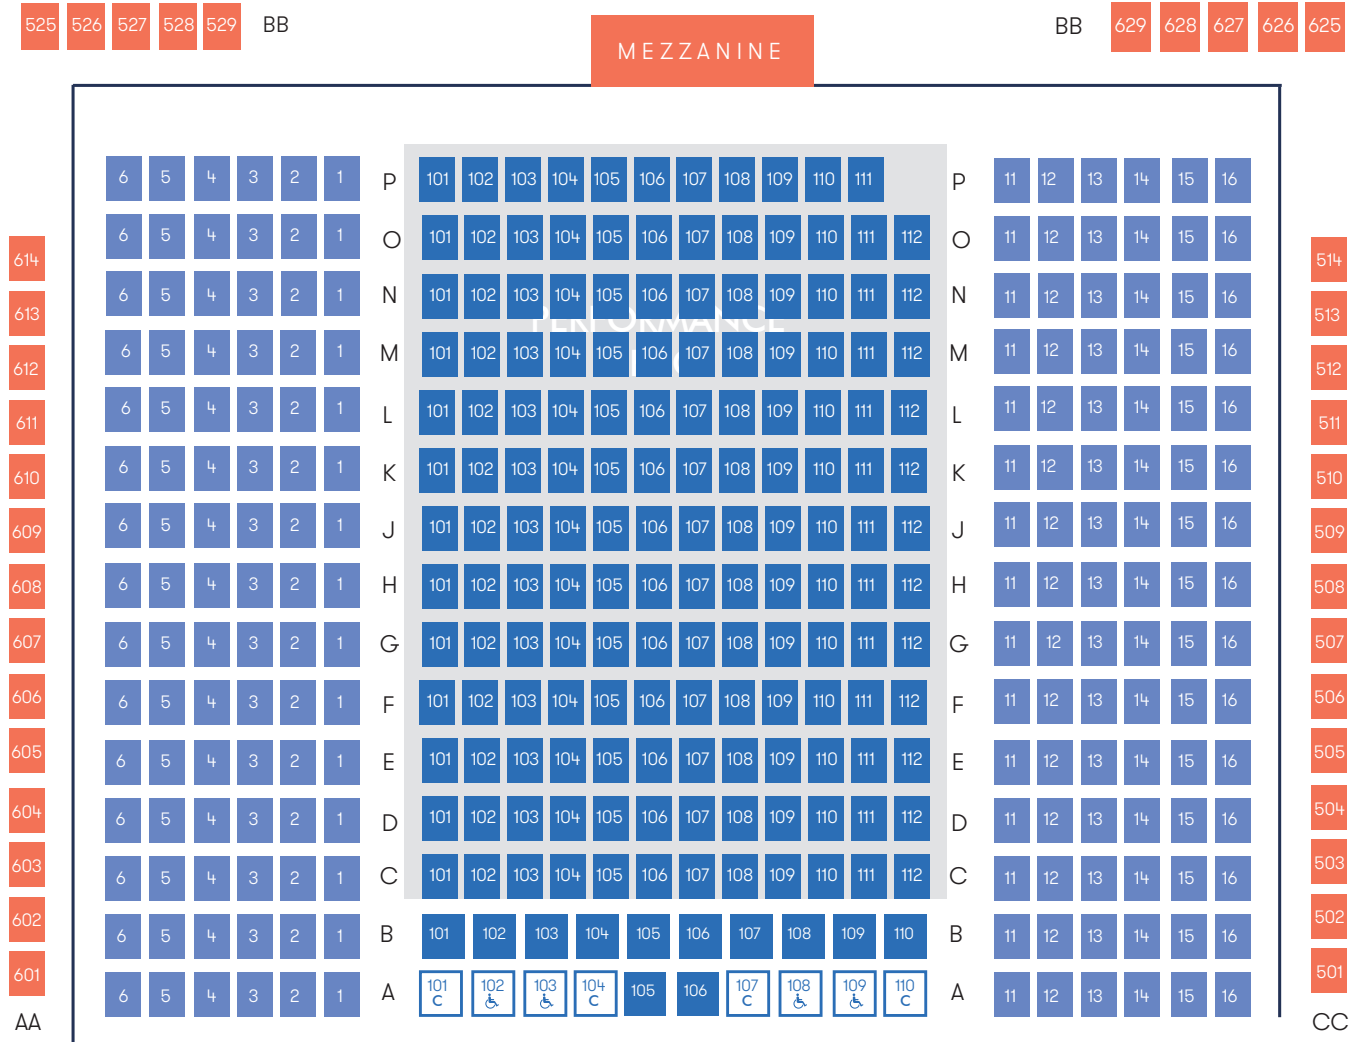

JAMF THEATRE SEATING

PROSCENIUM SEATING

SHADING INDICATES STAIRS